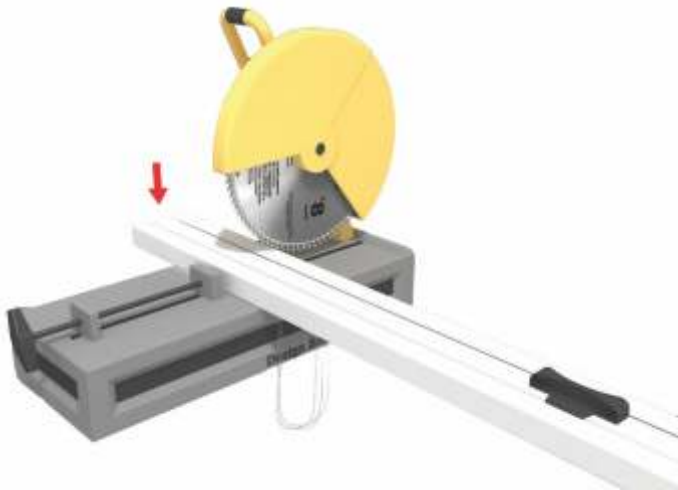

No Wait Anymore!

Vectran Wire-No More Split-Offs

Your Flyscreen is ready for installation in your Warehouse.

Adjustable width and height.

By keeping stock for couple of pre-determined sizes, you may install the product anytime you receive the order from your customer. Max. 40 cm from height and max. 20 cm from width you may cut and adjust the sizes.

s.d.s.® has designed special vectran wires for screen systems by Japanese Technologies.

Vectran wire stops split-offs and allows zero stretching, caused by heat or changing climate conditions.