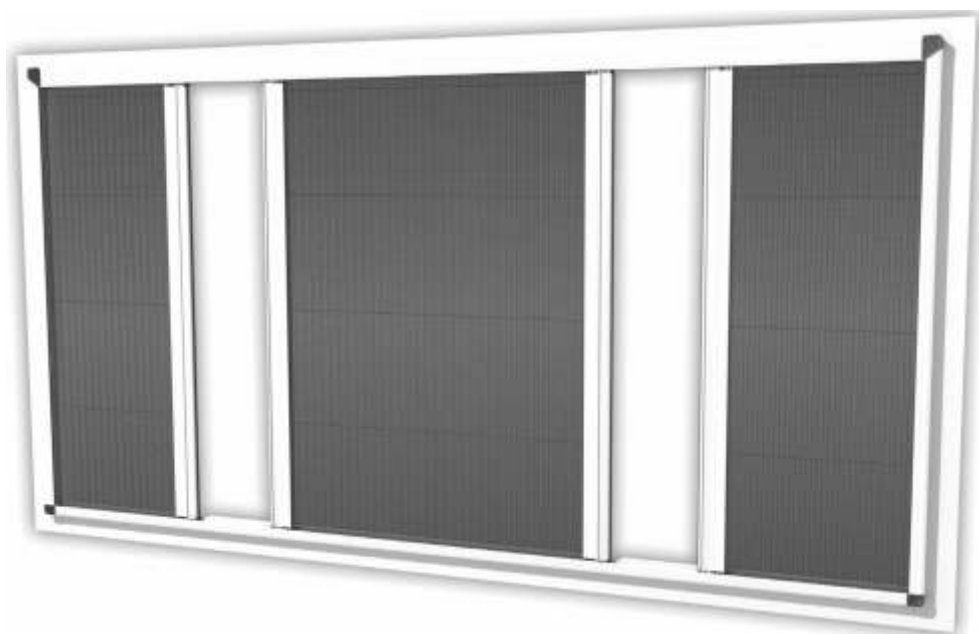

The ideal solution for all window and door types

The ideal solution for all window and door types
Thanks to folded mesh sash system, the sashes
of plisse flyscreen can be stopped at any point.