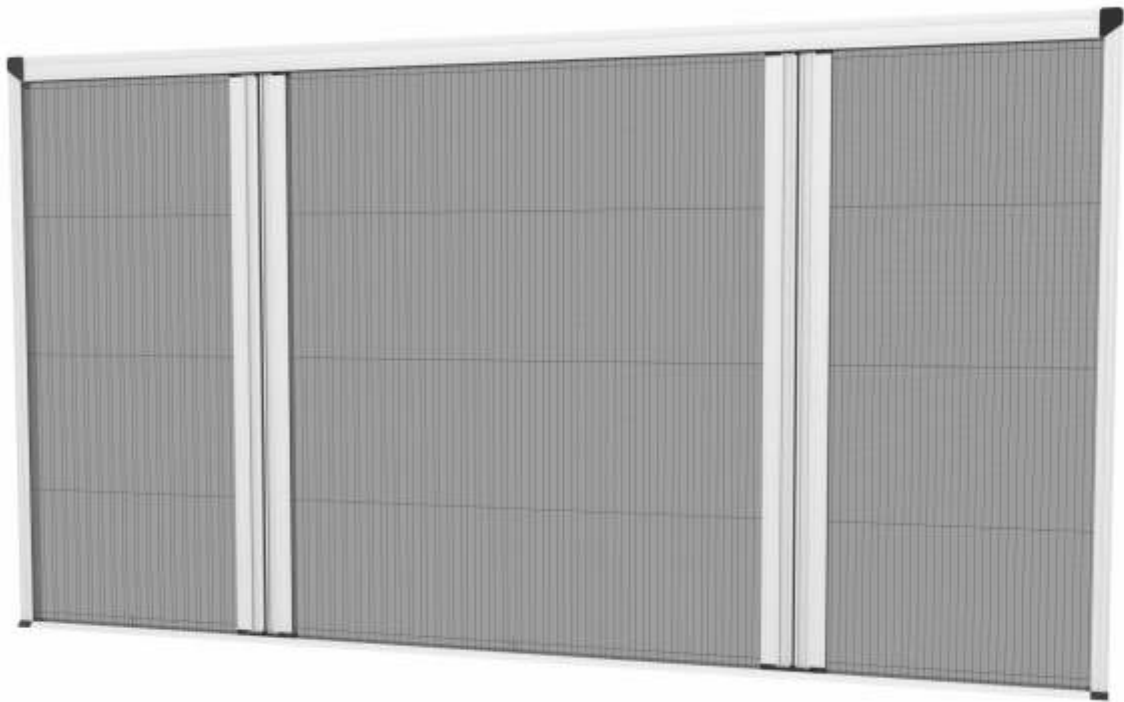

### Combi System

Plisse Fly Screen and Plisse Curtain System both of use.

ALMARDE  
(No Threshold)  
10 Series

®

**L** **LORENZO GRUP**  
aluminium profile system

Only  
1cm

The bottom profile with 1 cm height has an angle which makes it stronger against any force that might be applied to it. This angle also provides extremely easy stepping over and prevents users from tripping.