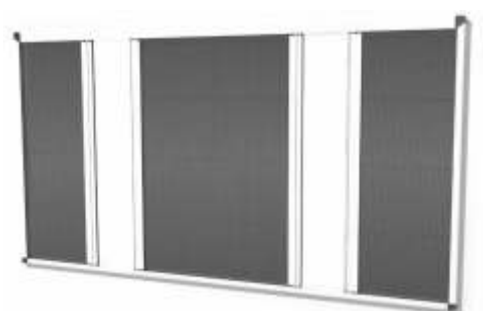

Applicable to windows with roller shutter

Plisse Fly Screen for Glass Balcony

Maxi Double