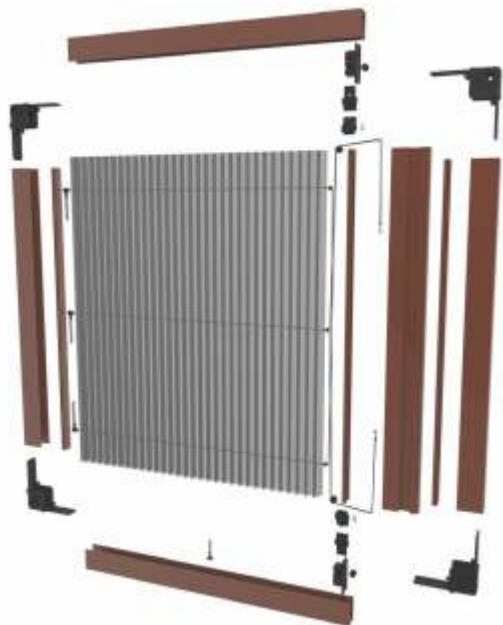

Closed profile system

Thank to this system, foreign matters such as dust and dirt are not collected in your profile during opening and closing the window.

Double Sash System

Almarde system perfectly works for widths upto 3150 mm as one sash and with special production 6000 mm as double sash.

Adjustable Width and Height

Easy stocking with adjustable width and height.

Roller Spring System

Spring system works with roller and it prevents flyscreen from tightening.

Mesh / 15 mm

Fast Fly Pleat net height is 15 mm. Mesh is %100 polyester. The mesh part of Fast Fly can be changed. With spare mesh if needed.

Wind Stopper

Wind stop mechanism prevents mesh from going out of the profile rail in windy weathers. At the same time, it operates as a security stop. It also helps the sashes to move on its own platform. Thanks to wind stopper mechanism the mesh is not affected by the pushes, pulls or wind.

Mobile Roller System

Thanks to mobile roller system, profile moves easier and it provides the balance to whole mechanism.

Easy of Mountage

In this system, the left or right opening plisse insect screen is not necessary to indicate the direction.