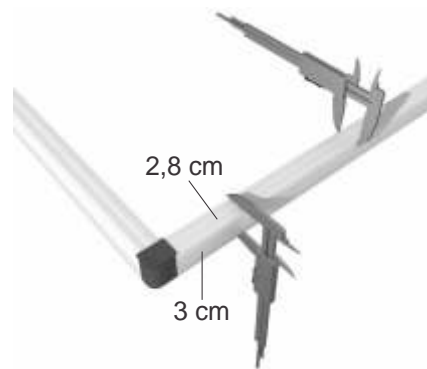

Covered Profile System

Profile covers prevent dirt and dust from entering in the profile. Profiles have longer life time and aesthetic look.

Double Sash System

Almarde system perfectly works for widths upto 3150 mm as one sash and with special production 6000 mm as double sash.

Adjustable width and height

Easy stocking with adjustable width and height.

No springs

Plisse flyscreens contain no spring and operates manually. It is silent and durable for years.

Mesh

The mesh part of Almarde can be changed with spare mesh if needed. Mesh options are either black or grey. Mesh is 100% polyester . It is decorative, compact and easy to clean.

Wind Stopper

Wind stop mechanism prevents mesh from going out of the profile rail in windy weathers. At the same time, it operates as a security stop. It also helps the sashes to move on its own platform. Thanks to wind stopper mechanism the mesh is not affected by the pushes, pulls or wind.

Combi System

Plisse Fly Screen and Plisse Curtain System both of use.