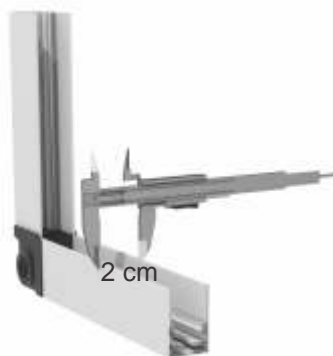

Closed profile system

Thank to this system, foreign matters such as dust and dirt are not collected in your profile during opening and closing the window.

Double Sash System

Almarde system perfectly works for widths upto 3150 mm as one sash and with special production 6000 mm as double sash.

Adjustable Width and Height

Easy stocking with adjustable width and height.

Roller Spring System

Spring system works with roller and it prevents flyscreen from tightening.

Mesh / 15 mm

Fast Fly Pleat net height is 15 mm. Mesh is %100 polyester. The mesh part of Fast Fly can be changed. With spare mesh if needed.

Wind Stopper

Wind stop mechanism prevents mesh from going out of the profile rail in windy weathers. At the same time, it operates as a security stop. It also helps the sashes to move on its own platform. Thanks to wind stopper mechanism the mesh is not affected by the pushes, pulls or wind.

Mobile Roller System

Thanks to mobile roller system, profile moves easier and it provides the balance to whole mechanism.

Easy of Mountage

In this system, the left or right opening plisse insect screen is not necessary to indicate the direction.