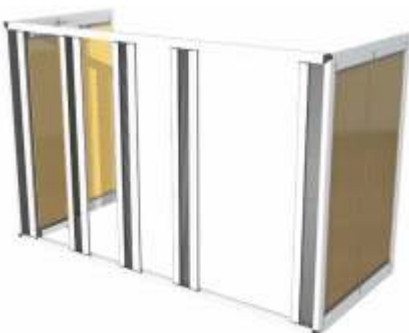

Applicable to windows with roller shutter

Plisse Fly Screen for Glass Balcony

Maxi Double