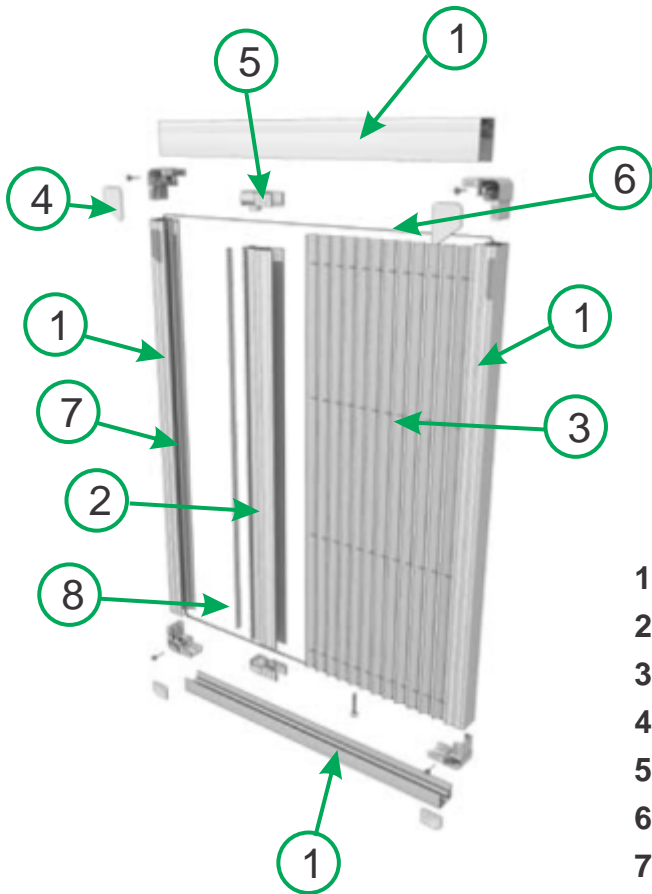

1. LRZ-3495
2. LRZ-4870
3. LRZ-1116
4. LRZ-1125
5. LRZ-1117
6. LRZ-1118
7. LRZ-1119
8. LRZ-1124

- Aluminium profile for frame white/brown
- Aluminium profile for slide white/brown
- Moskito nest
- Accesories set
- Fixing nest
- Stripe
- Brush
- Gasket cover

Maximum Protection

This pleated mesh screen is decorative and compact.

Innovative Design

The pleated mesh retracts folding into the housing.

Wind Stopper

Wind stop mechanism prevents mesh from going out of the profile rail in windy weathers. At the same time, it operates as a security stop. It also helps the sashes to move on its own platform. Thanks to wind stopper mechanism the mesh is not affected by the pushes, pulls or wind.

No Spring System

Designed as a manual operating retracting screen system this model uses no springs.

No-Threshold System

The mesh guide rides in our industry first low profile bottom rail that stands one eighth of an inch or 3 millimetres high.

Flexible Operation

A string tensioning mechanism ensures that the screen is always tight and rigid. This mechanism allows for a smooth and even manual operation. The control mechanism is simple and fast. The screen can be moved simply by hand to any desired position and will stay without the use of a brake.