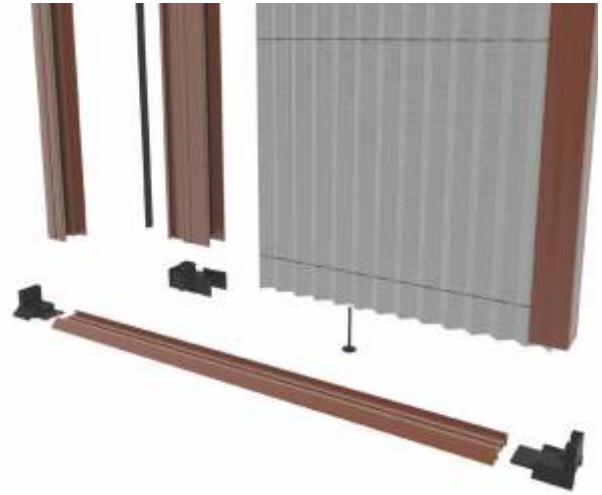

### Combi System

Plisse Fly Screen and Plisse Curtain System both of use.

ALMARDE  
(No Threshold)  
10 Series

®

**L** **LORENZO GRUP**  
aluminium profile system

Only  
1cm

The bottom profile with 1 cm height has an angle which makes it stronger against any force that might be applied to it. This angle also provides extremely easy stepping over and prevents users from tripping.