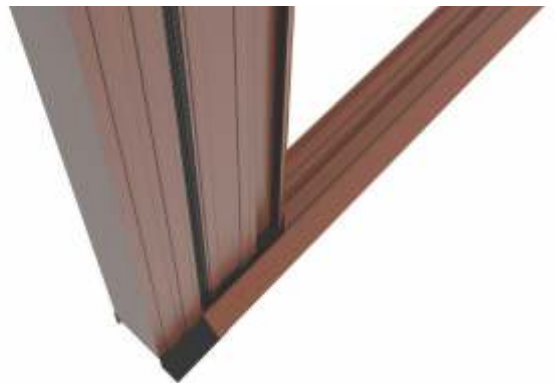

### Combi System

Plisse Fly Screen and Plisse Curtain System both of use.

ALMARDE  
(No Threshold)  
10 Series

®

**L** **LORENZO GRUP**  
aluminium profile system

Only  
1cm

The bottom profile with 1 cm height has an angle which makes it stronger against any force that might be applied to it. This angle also provides extremely easy stepping over and prevents users from tripping.