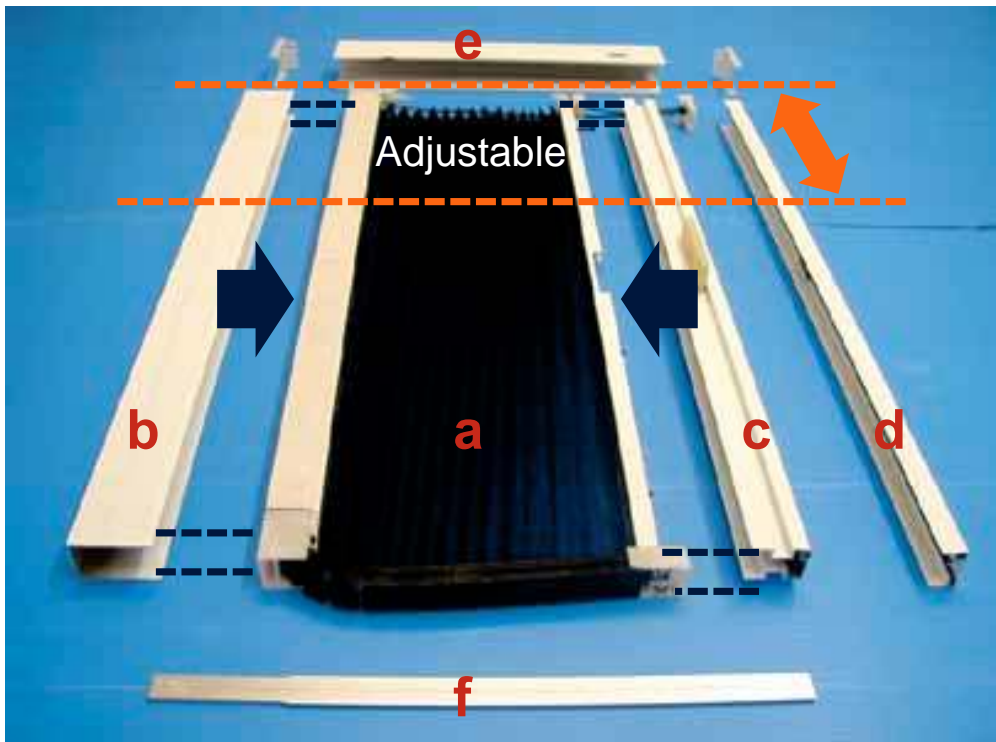

Bottom Rail

The bottom rail was specifically designed to provide maximum protection from airborne insects well providing the maintenance free and easy to clean design.

Counter Weight System

Our uniquely designed counter weight system retracts the screen and ensures smooth, quite and safe operations in conjunction with the built in spring that keeps the wire which is running through the mesh tight while in use.

Automated Opening With a Single Touch

The length and the tension of the pleated mesh can be adjusted.

Size Adjustable

Adjustable in both width and height for greater versatility. (max in height: 10 cm)