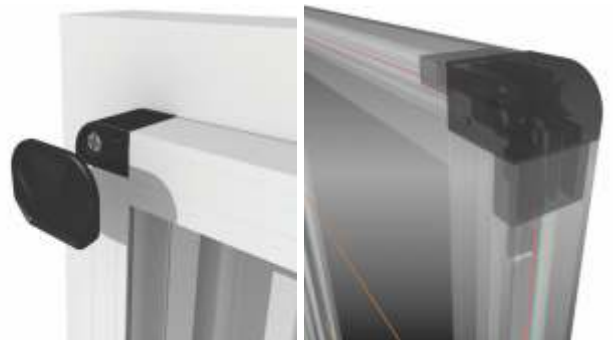

No Wait Anymore!

Vectran Wire-No More Split-Offs

Your Flyscreen is ready for installation in your Warehouse.

Adjustable width and height.

By keeping stock for couple of pre-determined sizes, you may install the product anytime you receive the order from your customer. Max. 40 cm from height and max. 20 cm from width you may cut and adjust the sizes.

s.d.s.® has designed special vectran wires for screen systems by Japanese Technologies.

Vectran wire stops split-offs and allows zero stretching, caused by heat or changing climate conditions.

Aluminium Colour Card